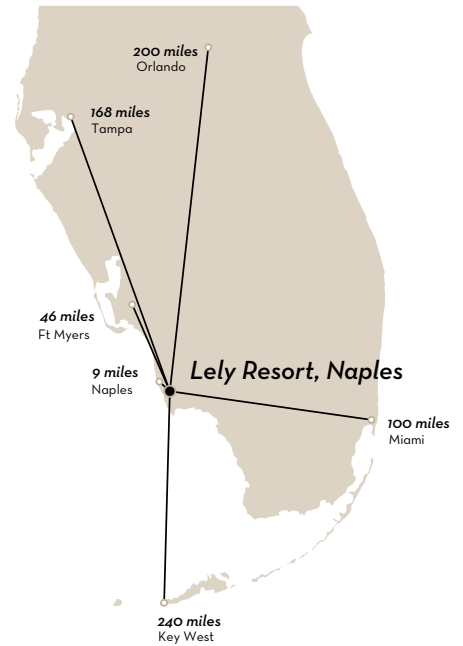

NAPLES SHELL
Relaxury of life.

ESTATE SIZE FAMILY HOME AT LELY RESORT / 3 BDR, 3 BATHS, SLEEPS 8

What makes this house unique

*Impressive estate home located in double gated community in Lely Resort.
Enjoy beautiful golf course view.
House has has spacious floorplan with extensive outdoor living area with
dining, grill, pool and spa features.*